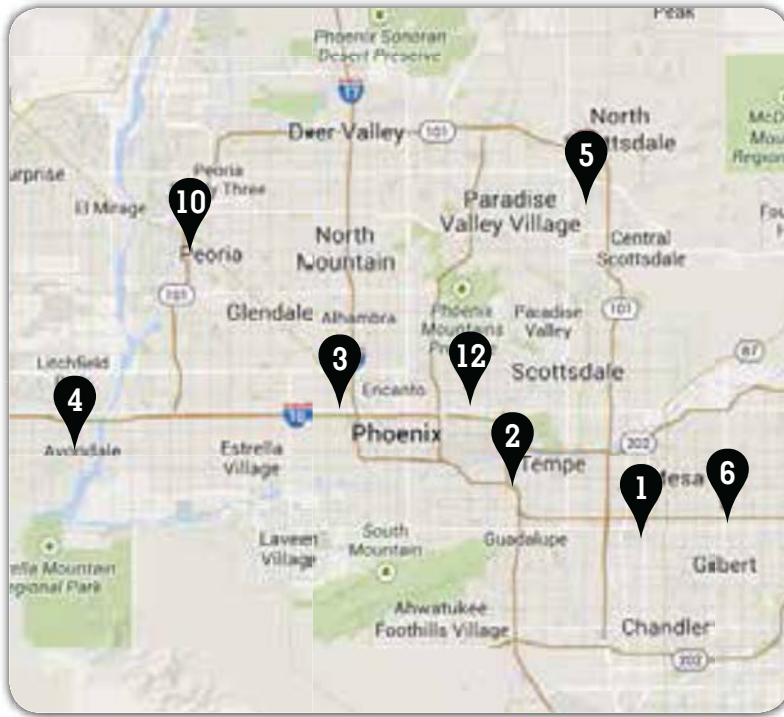

Arizona & New Mexico Stores

1. 1258 West Baseline Road
Mesa, AZ 85202
Phone: (480) 491-1671
Fax: (480) 491-1707

6. 1230 S Gilbert Road
Suite G2 & G3
Mesa, AZ 85204
Phone: (480) 507-1925
Fax: (480) 507-4775

10. 11808 North 91st Avenue
Suite A & B
Peoria, AZ 85345
Phone: (623) 486-4818
Fax: (623) 486-4078

2. 725 South Madison
Tempe, AZ 85281
Phone: (480) 784-4000
Fax: (480) 966-5150

7. 3518 Canyon De Flores
Suite A
Sierra Vista, AZ 85650
Phone: (520) 458-0555
Fax: (520) 458-5933

11. 1864 East Route 66
Flagstaff, AZ 86004
Phone: (928) 213-1005
Fax: (928) 213-1007

3. 2962 West Thomas Road
Phoenix, AZ 85017
Phone: (602) 272-2962
Fax: (602) 269-0066

8. 1275 E Florence Blvd. #14
Casa Grande, AZ 85122
Phone: (520) 423-2309
Fax: (520) 423-2313

12. 2929 North 32nd Street
Phoenix, AZ 85018
Phone: (602) 956-1150
Fax: (602) 956-0629

4. 257 N Litchfield Road
Goodyear, AZ 85338
Phone: (623) 882-0044
Fax: (623) 882-0249

9. 5250 East Speedway
Tucson, AZ 85712
Phone: (520) 326-2481
Fax: (520) 795-3104

13. 4900 B Jefferson NE
Albuquerque, NM 87109
Phone: (505) 883-7339
Fax: (505) 884-7944

5. 16001 N Greenway-
Hayden Loop
Scottsdale, AZ 85260
Phone: (480) 948-0757
Fax: (480) 948-0884