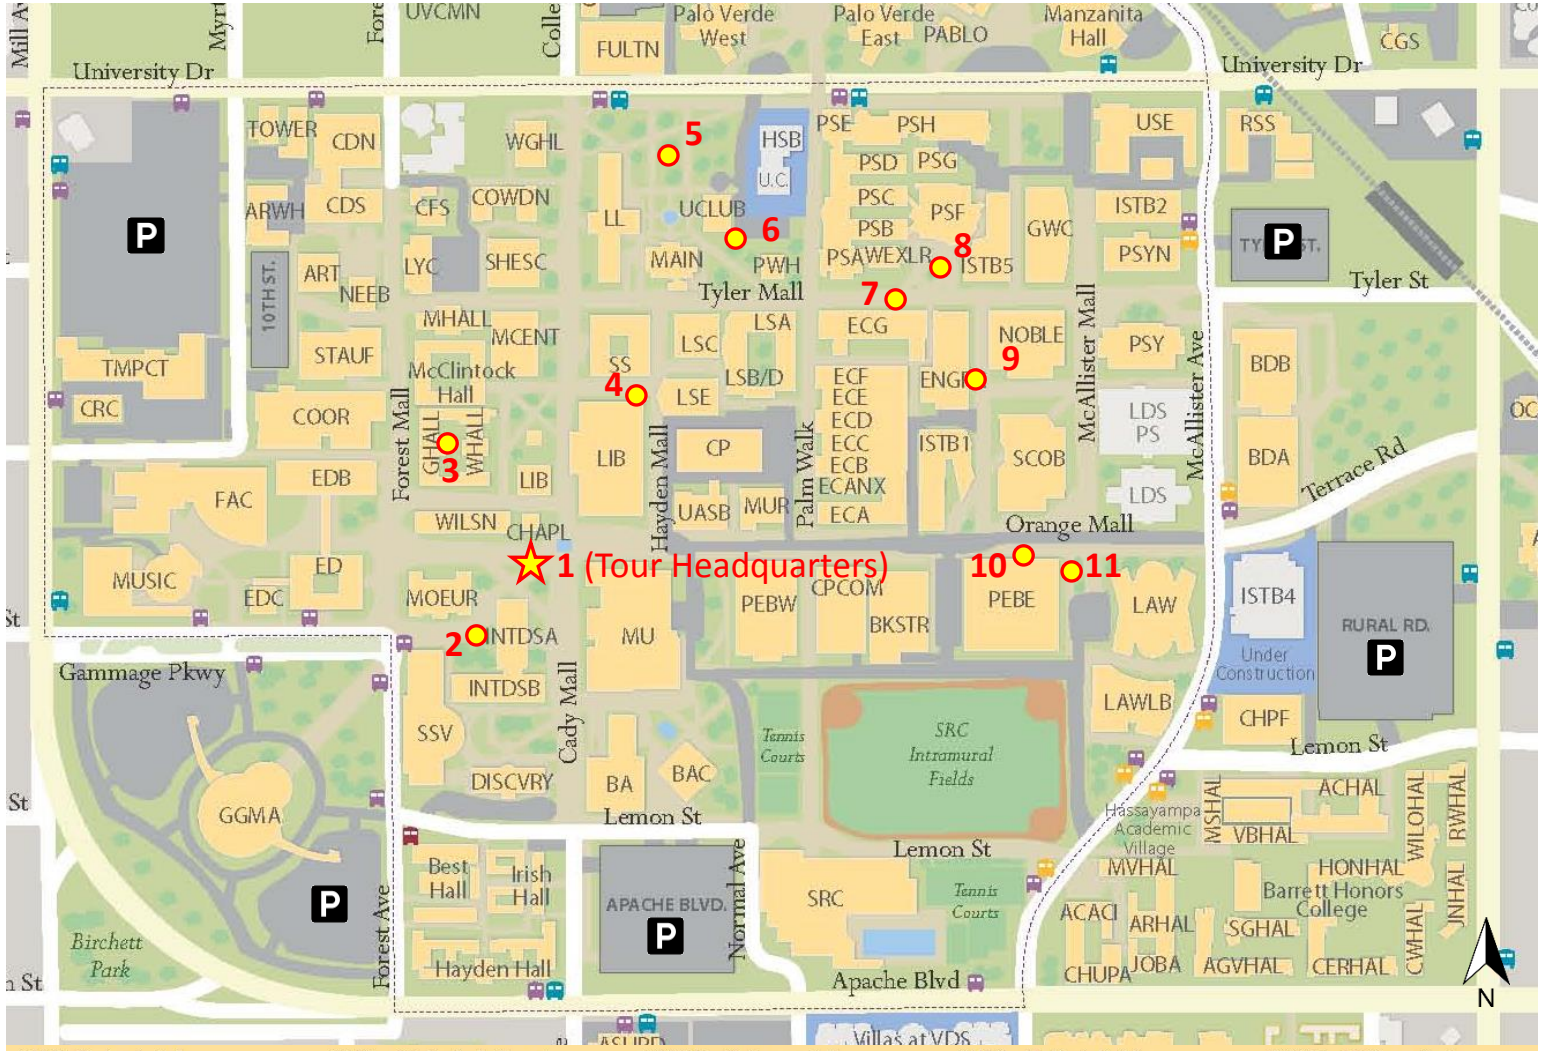

# Tour des Trees Map

The corresponding table and map below will guide you to each tree along the tour. To receive the informational packet, each box next to each tree listed in the table should be initiated by the booth representative.

1. Aleppo Pine 		5. Cork Oak		9. Carob	
2. Pistache		6. Pecan		10. Olive	
3. White Sapote		7. Date Palm		11. Montezuma Cypress	
4. Mesquite		8. Cottonwood		<i>Free parking can be found in grey shaded areas Tour length is approximately 1 mile.</i>	