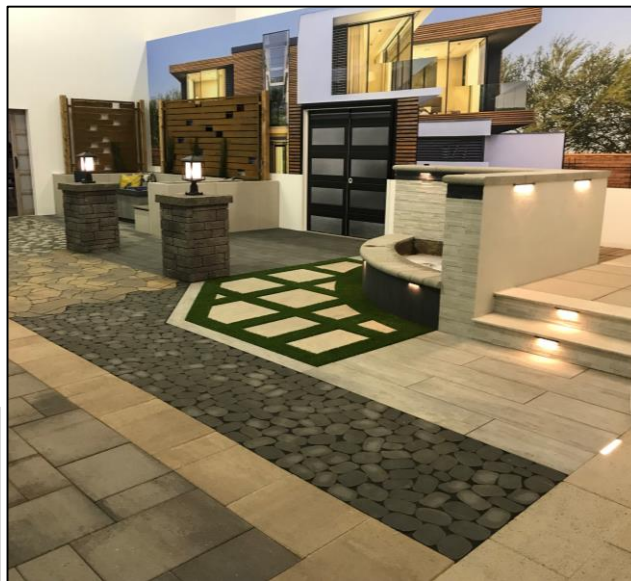

Now Open

Oldcastle APG Solutions Center

1919 W Fairmont Dr Suite 5
Tempe, AZ 85282

- New Products on display
- Outdoor Lighting
- Inspiration

- Product Experts On Site
- Training Room for Install Demos

- Comprehensive Masonry Display
- Finishes and Colors
- Samples