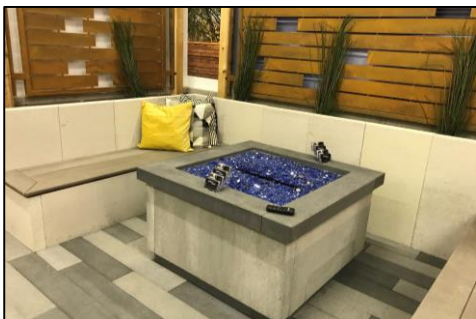

Now Open

Oldcastle APG Solutions Center

1919 W Fairmont Dr Suite 5
Tempe, AZ 85282

- New Products on display
- Outdoor Lighting
- Inspiration

- Product Experts On Site
- Training Room for Install Demos

- Comprehensive Masonry Display
- Finishes and Colors
- Samples

- 2 Conference Rooms w/wireless data connections

SOLUTIONS CENTER

Monday by Appointment
Tuesday – Friday 8:00am – 6:00pm
Saturday* 8:00am – 2:00pm

*Starting September 26th

ECHELON™